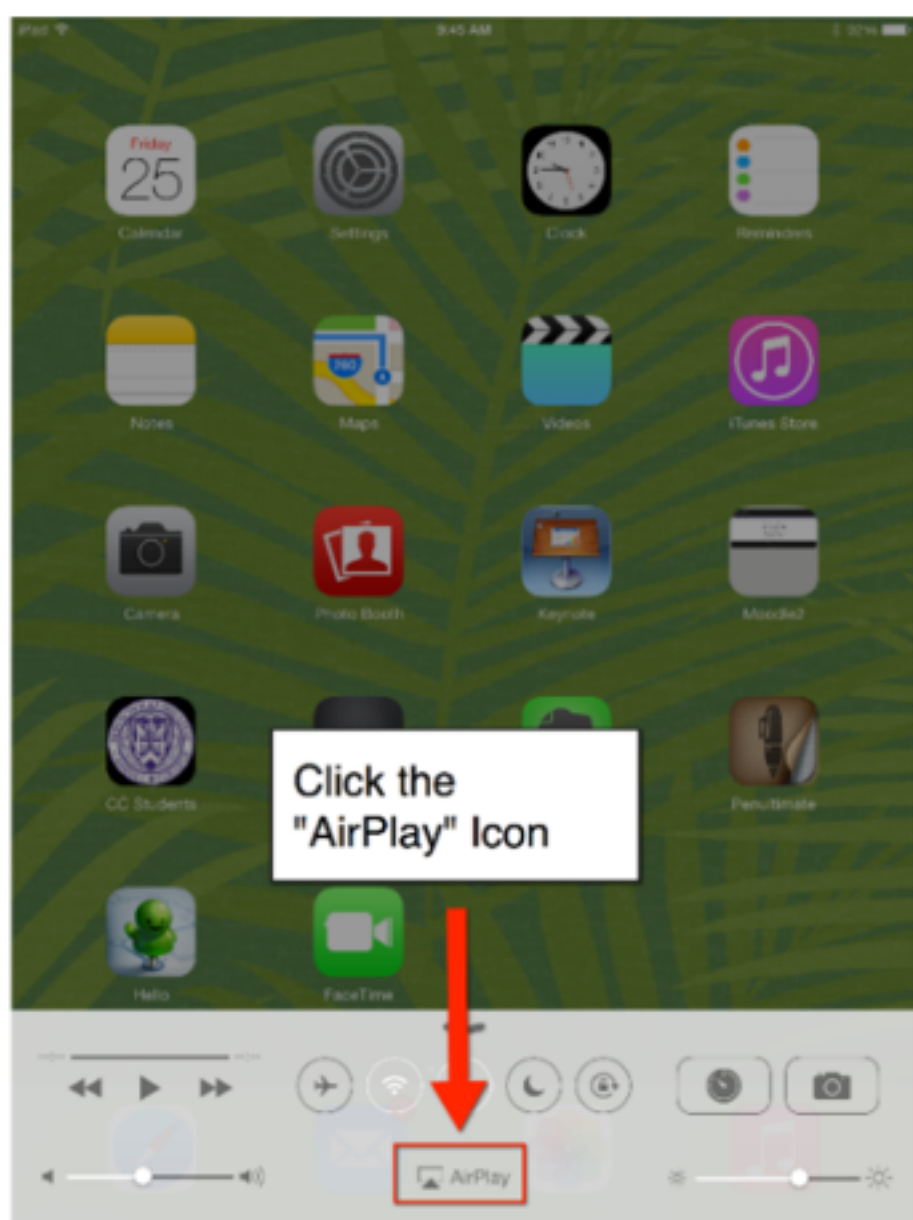

Sandbox Classroom Guide:

How to Throw Content from an iPad to a Screen

Step 1 →

Swipe up from the bottom of the screen to reveal the control center.

← Step 2

Step 3 →