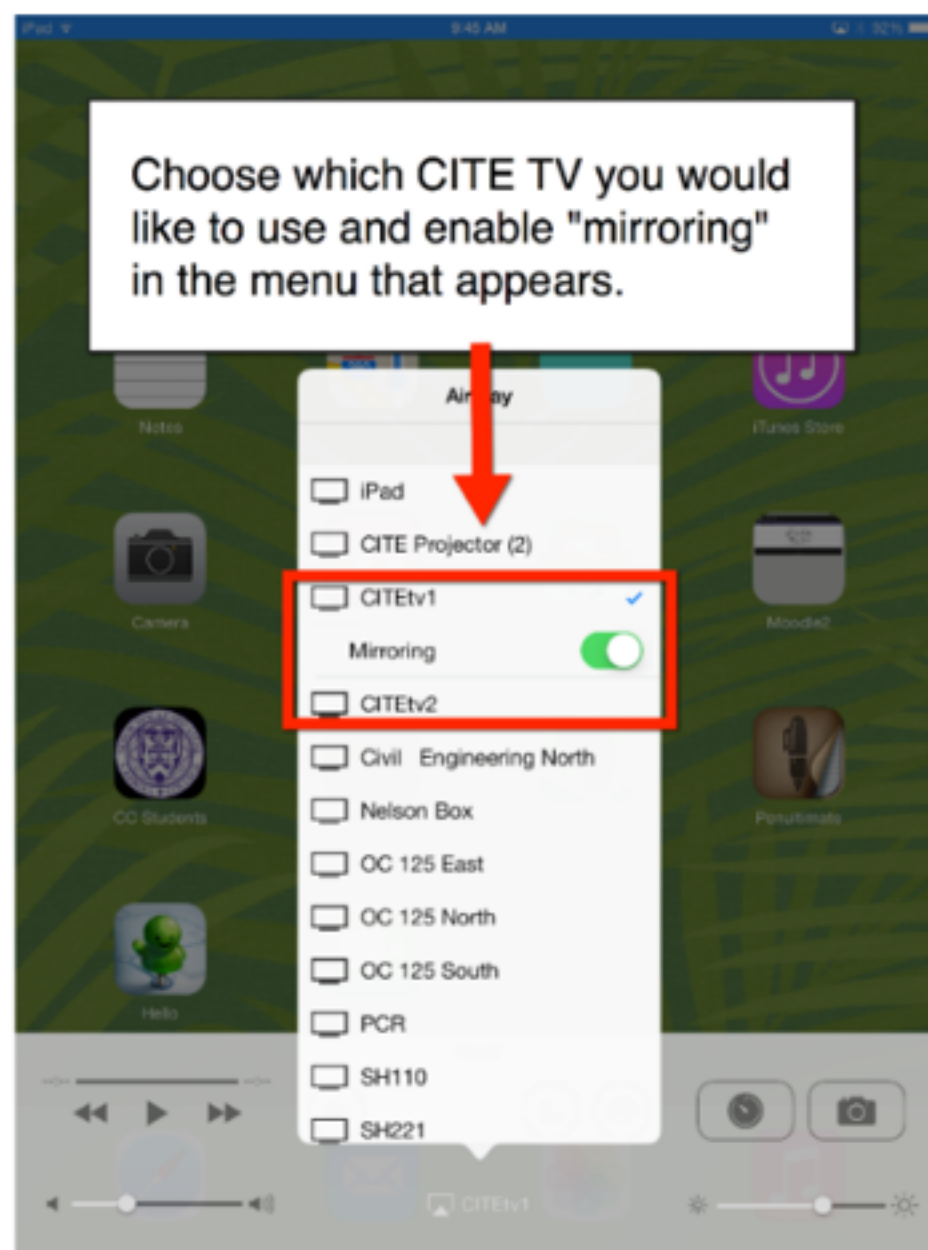

Sandbox Classroom Guide:

How to Throw Content from an iPad to a Screen

Step 1 →

Swipe up from the bottom of the screen to reveal the control center.

← Step 2

Step 3 →